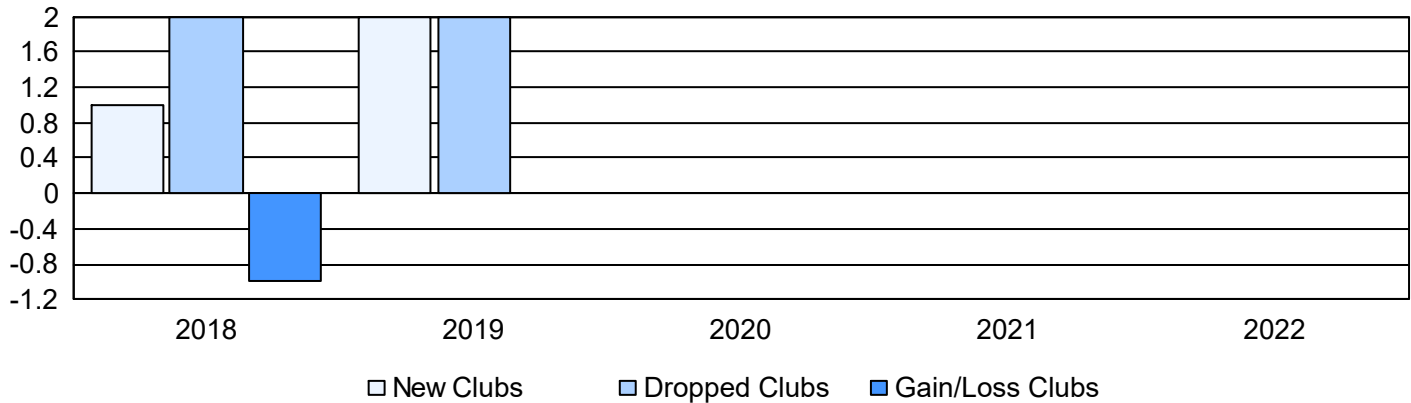

Year	New Clubs	Dropped Clubs	Gain/ Loss Clubs	New Members	Charter Members	Reinstate Members	Transfer Members	Total Member Added	Total Members Dropped	Gain/ Loss Members
2017-2018	1	2	-1	118	21	1	22	162	227	-65
2018-2019	2	2	0	144	102	3	58	307	210	97
2019-2020	0	0	0	162	5	2	9	178	195	-17
2020-2021	0	0	0	64	0	3	12	79	163	-84
2021-2022	0	0	0	102	0	2	12	116	211	-95
Average	1	1	0	118	26	2	23	168	201	-33

Clubs